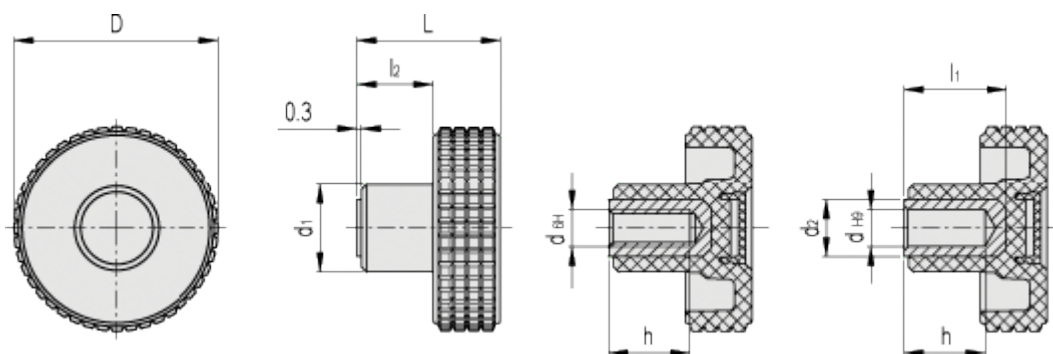

# Data Sheet

Article number: 23020345119

Description: E+G Fingregreb MBT.60-B-M10-C9, black centre cap

## Measures

D = 61  
d1 = 23  
d2 = -  
dH6 = M10  
dH9 = -  
h = 20  
L = 39  
l1 = -

l2 = 18.5